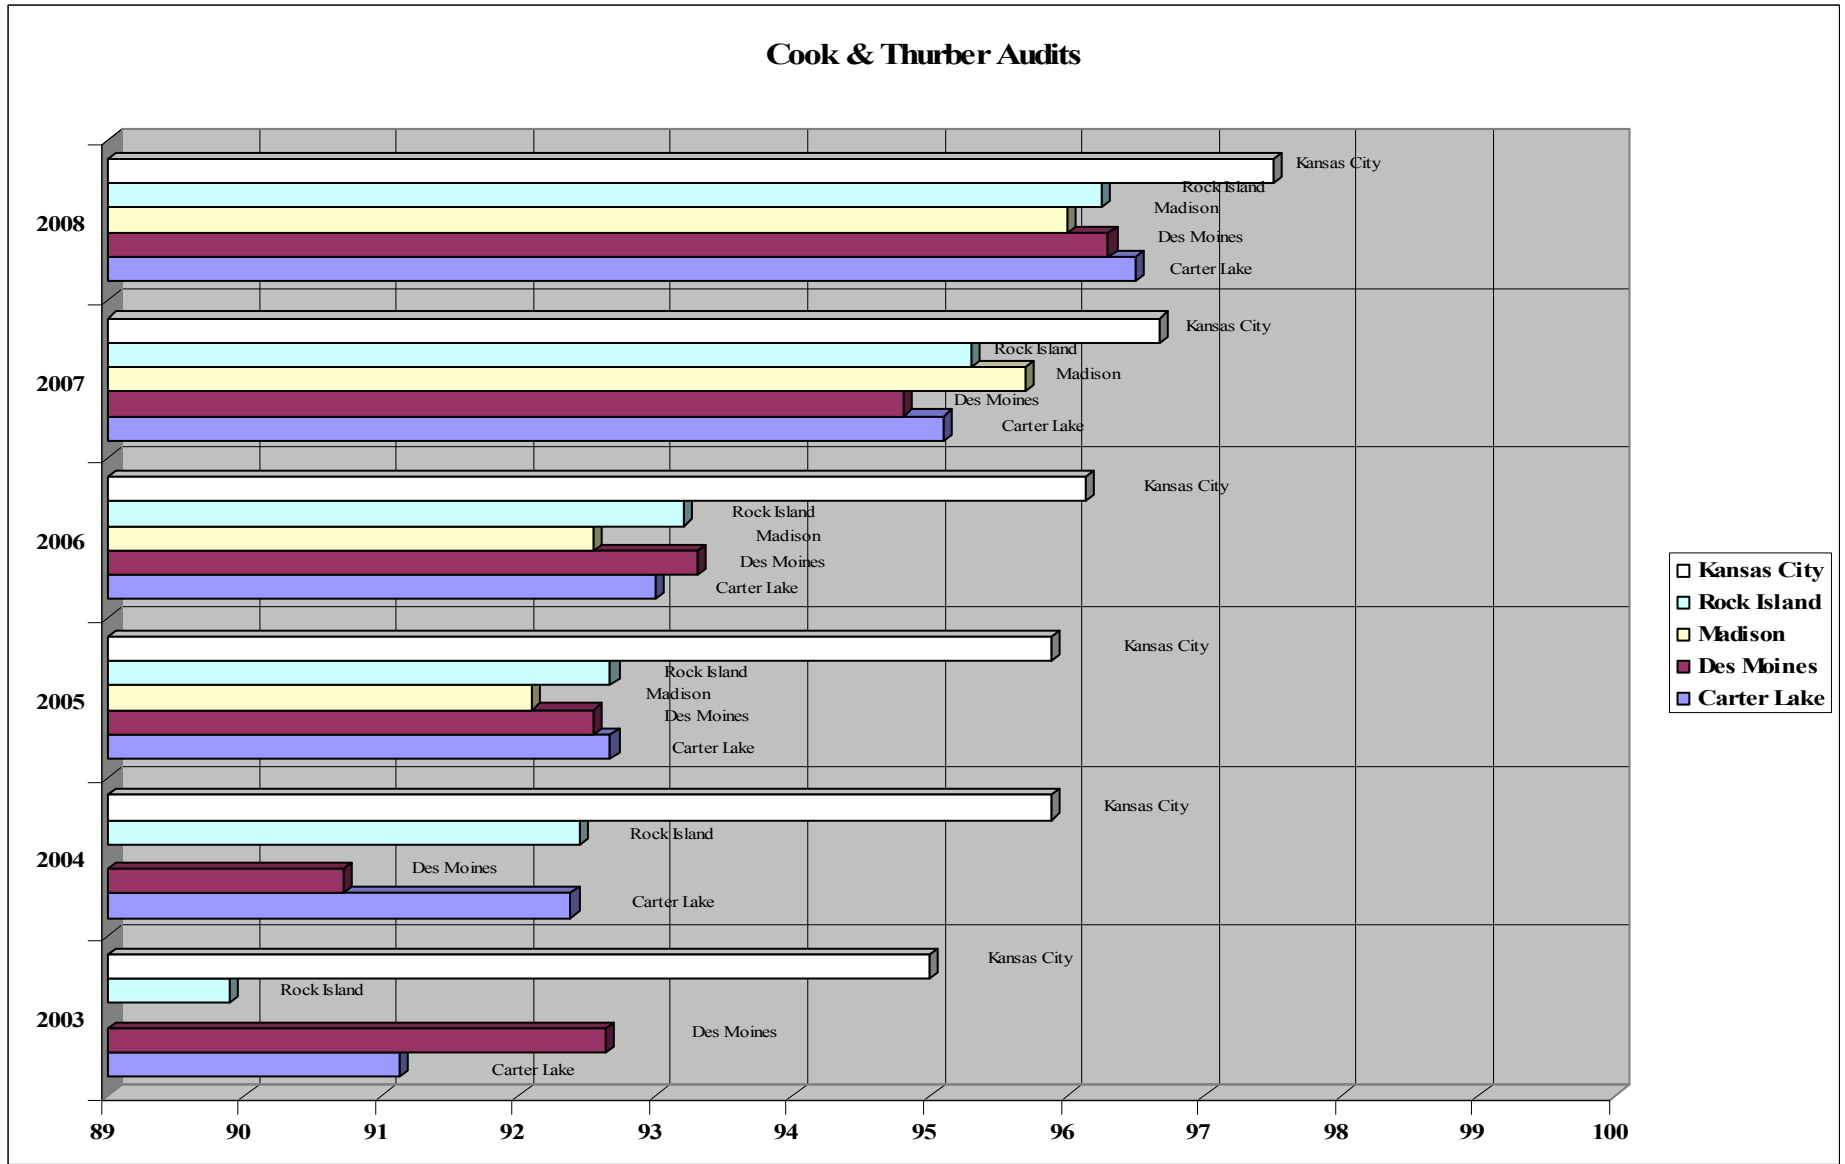

Loffredo Fresh Produce Audit Scoring by Branch

Cook & Thurber Audits